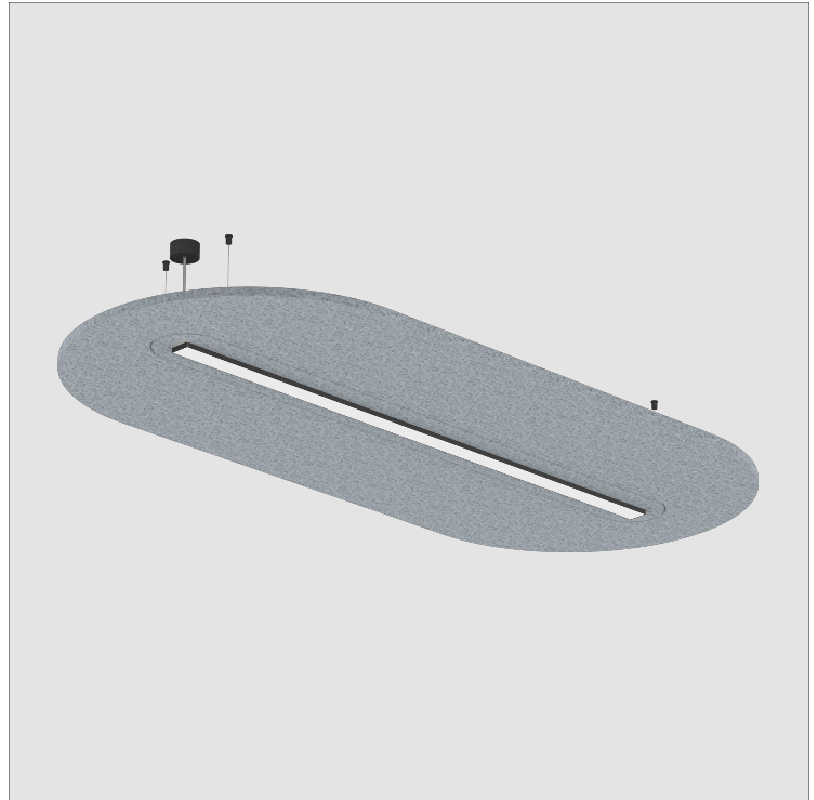

Holder Finish: [SSR / BKV / CWI / CRY / HAB / LAG / UFT / ITA / RUA / RUR / MIC / FTG / MYG / TWT / LOD / PUS / FRO / FUP / KIA / POP / BLS / SPG / MEY / GOH / GUM / CHC / COM / ABZ / JAG](#)

Accent Finish: [OPL / MPM / CMP / BKR / WHR / GCL / WWR / WWL / WDA](#)

Acoustic Finish: [SFW / CYW / SEE / SYN / MTS / PMB / TTN / CYB / STO / DPE / BES / SHB / ARE / ANE / VRD / CRF](#)

Fixture Material: [Acoustic / Aluminum / PMMA](#)

Primary Material: [Acoustic](#)

Cable Details: [2000mm/78 3/4" or 6000mm/236 1/4" Cable, - Transparent](#)

ELECTRICAL

Lamp Type: LED
Input Wattage (W): 38.7
Total Output Wattage (W): 35.5
Dimming: [Non-dimming / DALI Dimming / MATTER Dimming](#)
Driver Included: No
Driver Location: Remote
Driver Class: Class 2
Input Voltage (V): 120 - 277
Upon Request: [0 - 10V Dimming / Phase Dimming](#)

LED

Color Temperature (°K): [2700 / 3000 / 3500 / 4000](#)
Max. Delivered Lumen (lm): Max 5540
Nominal Lumen (lm): Max 6420
CRI: >90 CRI
Lamp Life (hrs): 50000

OPTICAL

RATINGS AND CERTIFICATIONS

Certified By: Certified for North American Standards

IP Rating: [IP20](#) © 2026, T 1800-388-3382, F 416-247-9319, www.zaneen.com

Available for International specifications by adding 'INT' at the end of the existing Model #. For assistance on 'custom' specifications, contact zteam@zaneen.com. In a constant effort to supply the best product, we reserve the right to change specifications or materials without notice. The most recent specification sheets are found at zaneen.com