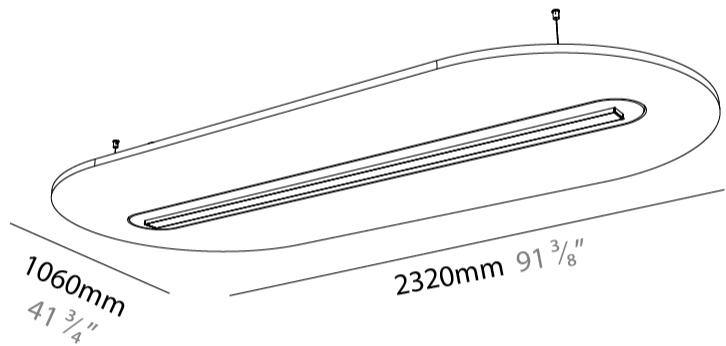

Holder Finish: [SSR / BKV / CWI / CRY / HAB / LAG / UFT / ITA / RUA / RUR / MIC / FTG / MYG / TWT / LOD / PUS / FRO / FUP / KIA / POP / BLS / SPG / MEY / GOH / GUM / CHC / COM / ABZ / JAG](#)

Accent Finish: [OPL / MPM / CMP / BKR / WHR / GCL / WWR / WWL / WDA](#)

Acoustic Finish: [SFW / CYW / SEE / SYN / MTS / PMB / TTN / CYB / STO / DPE / BES / SHB / ARE / ANE / VRD / CRF](#)

Fixture Material: [Acoustic / Aluminum / PMMA](#)

Primary Material: [Acoustic](#)

Cable Details: [2000mm/78 3/4" or 6000mm/236 1/4" Cable, - Transparent](#)

ELECTRICAL

Lamp Type: LED
Input Wattage (W): 38.7
Total Output Wattage (W): 35.5
Dimming: [Non-dimming / DALI Dimming / MATTER Dimming](#)
Driver Included: No
Driver Location: Remote
Driver Class: Class 2
Input Voltage (V): 120 - 277
Upon Request: [0 - 10V Dimming / Phase Dimming](#)

LED

Color Temperature (°K): [2700 / 3000 / 3500 / 4000](#)
Max. Delivered Lumen (lm): Max 5540
Nominal Lumen (lm): Max 6420
CRI: >90 CRI
Lamp Life (hrs): 50000

OPTICAL

RATINGS AND CERTIFICATIONS

Certified By: Certified for North American Standards

IP Rating: [IP20](#) © 2026, T 1800-388-3382, F 416-247-9319, www.zaneen.com

Available for International specifications by adding 'INT' at the end of the existing Model #. For assistance on 'custom' specifications, contact zteam@zaneen.com. In a constant effort to supply the best product, we reserve the right to change specifications or materials without notice. The most recent specification sheets are found at zaneen.com